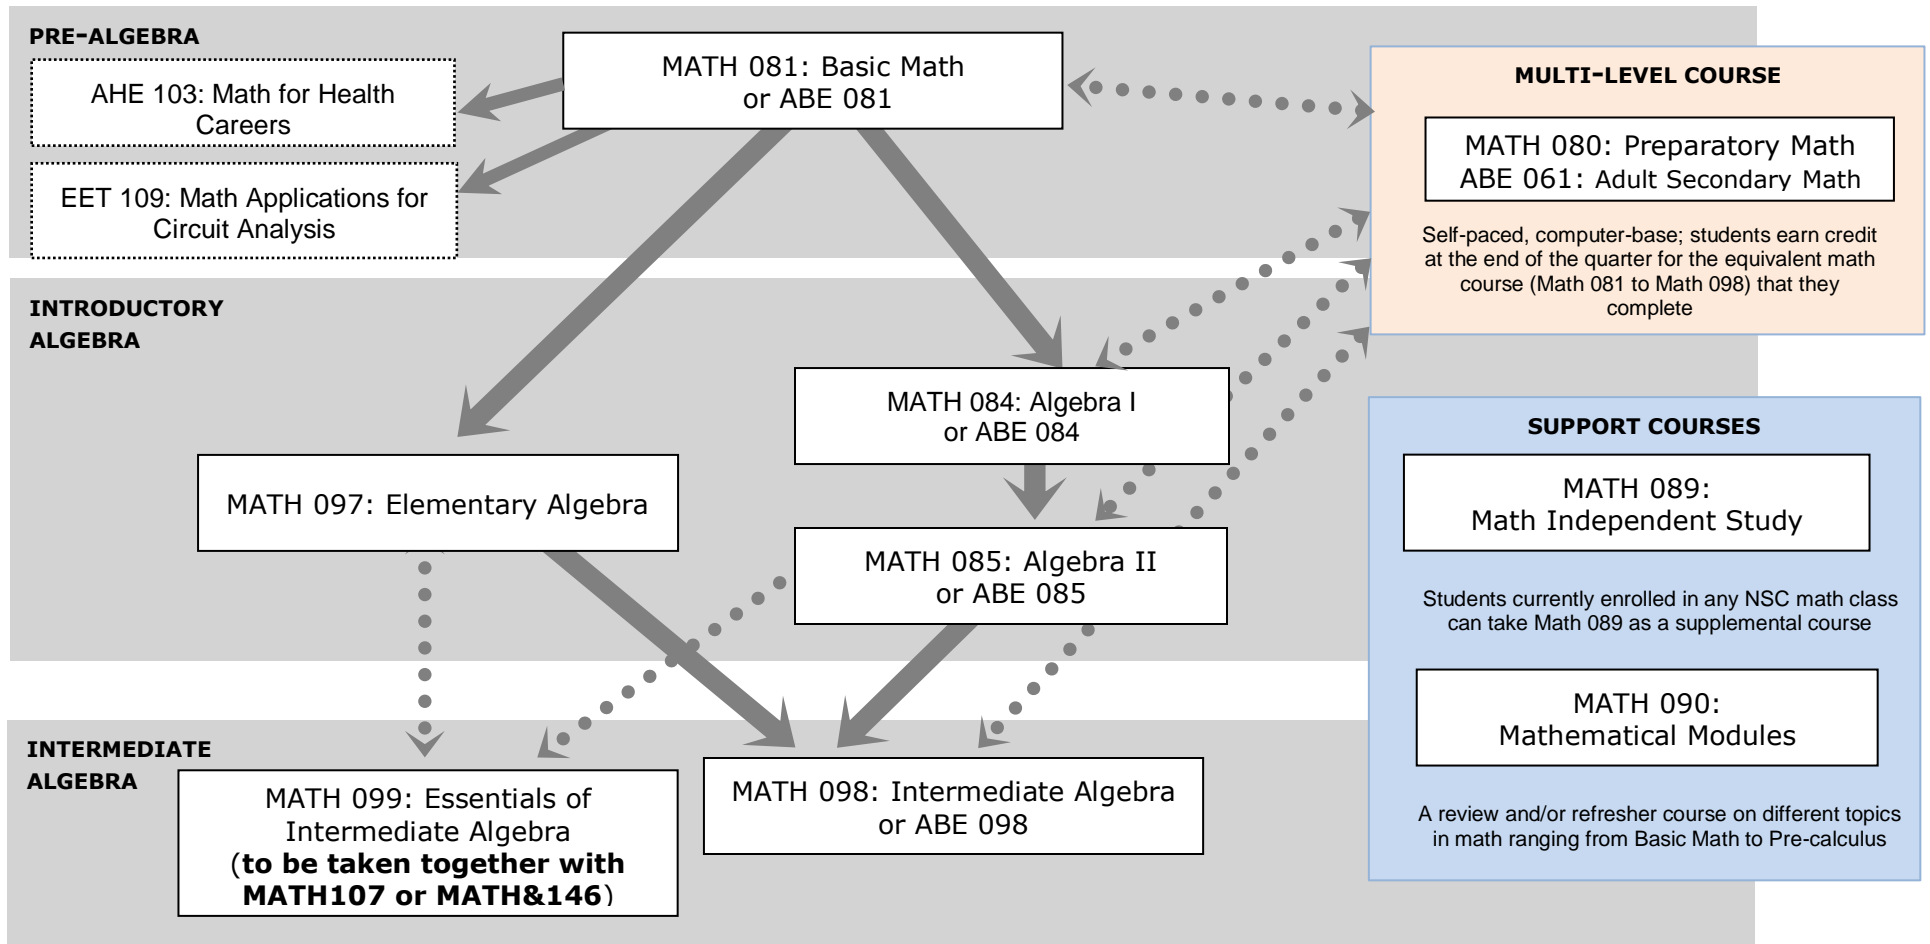

North Seattle College MATHEMATICS COURSE SEQUENCE

PRE-COLLEGE LEVEL MATH

NOTES:

1. ABE 081 and Math 081/ Math 080 and ABE 061 are now equivalent classes.
2. Math 084 = Elementary Algebra 1; Math 085 = Elementary Algebra 2
3. Math 099 is a corequisite course to be taken together with Math107, or Math&146. It can be taken by students placed into Math 098 or higher, or by instructor permission.
4. Strong Math 097, or Math 085 graduates can take Math 099. Contact instructor.
5. AHE103 and EET109 are the required math pathway for some career training programs. Please consult with an advisor.
6. Students must earn 2.0 or higher to move from ABE math to the next level (ABE or pre-college).