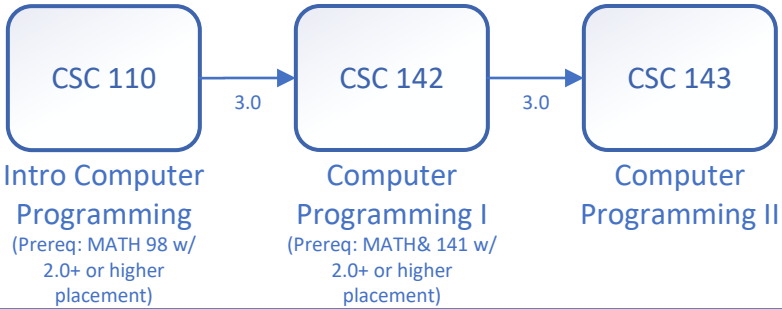

# NORTH SEATTLE PHYSICS, ENGINEERING, & COMPUTER SCIENCE COLLEGE COURSE SEQUENCE GUIDE

## NOTE:

It's strongly recommended to meet with an advisor to determine which sequence of classes is best for your program of study. Students can schedule an appointment with an advisor through Starfish.