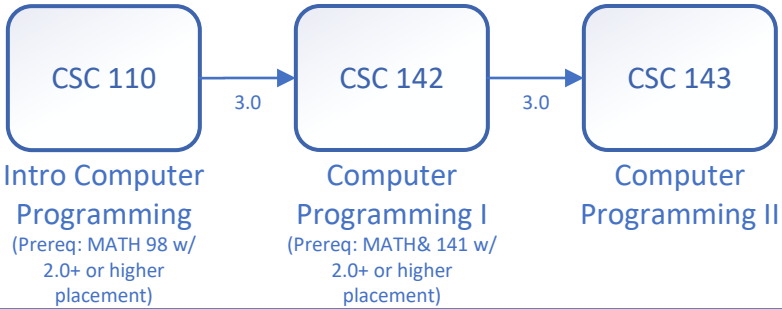

NORTH SEATTLE PHYSICS, ENGINEERING, & COMPUTER SCIENCE COLLEGE COURSE SEQUENCE GUIDE

NOTE:

It's strongly recommended to meet with an advisor to determine which sequence of classes is best for your program of study. Students can schedule an appointment with an advisor through Starfish.