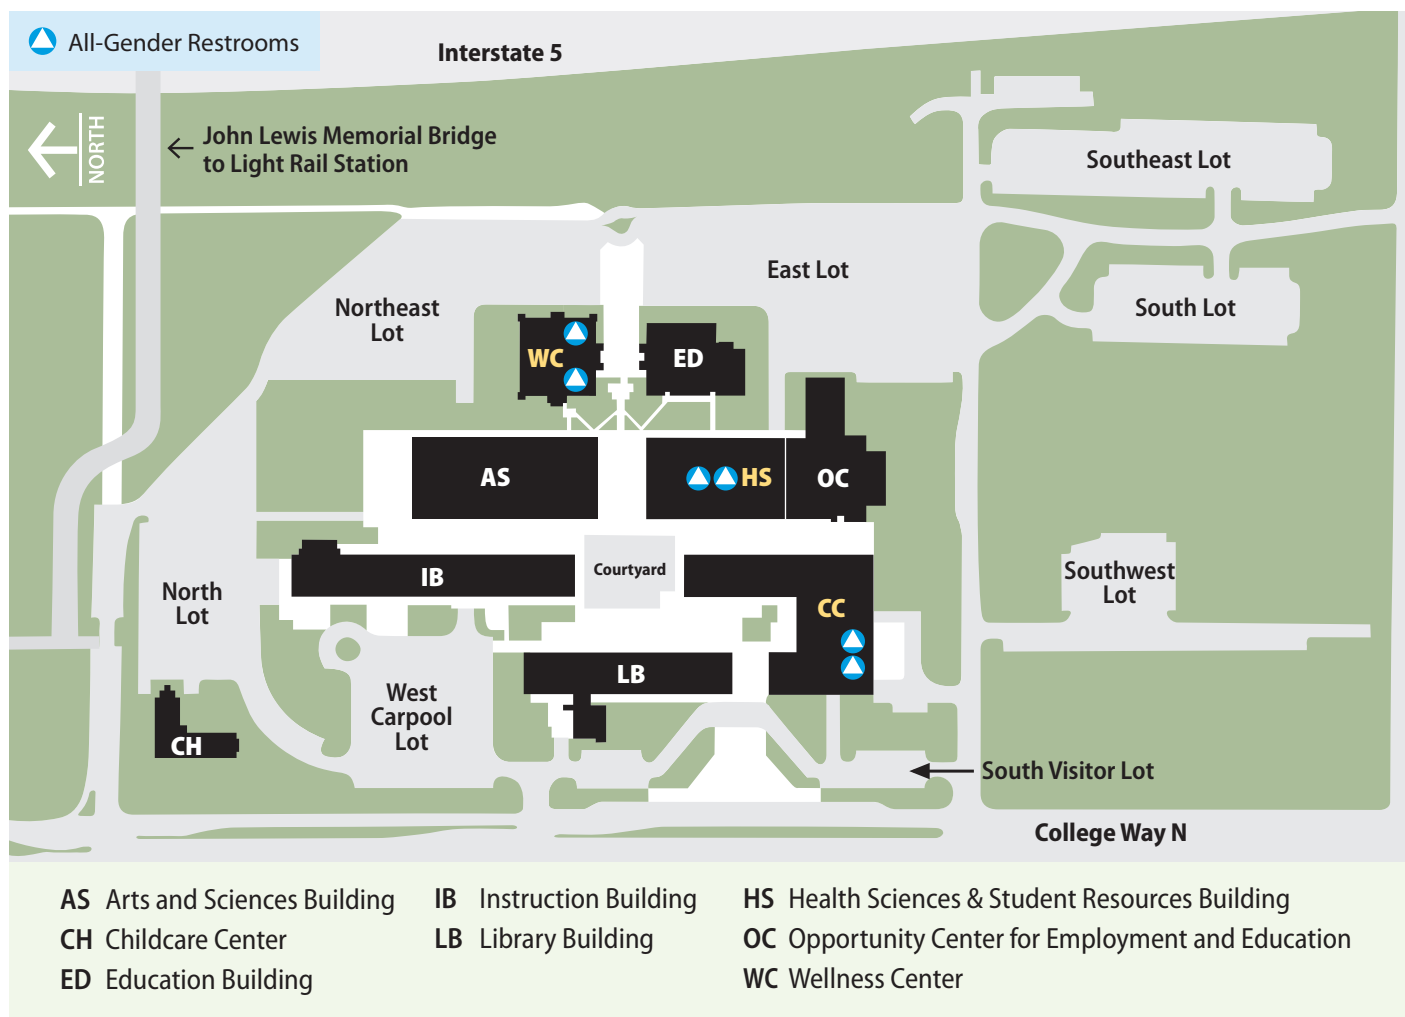

North Seattle College All-Gender Restrooms

North Seattle College strives to create a welcoming and accessible learning environment for all students. For trans-identified students and those who identify outside the gender binary, the college provides all-gender/gender neutral restrooms at the specified locations.

College Center Building (CC)

Restrooms (single-stall) are in conference room CC1161 near the Equity and Welcome Center by Security.

Health Sciences and Student Resources Building (HSSR)

Restrooms (single-stall) are on the first and second floors adjacent to the elevators near the stairway.

Wellness Center (WC)

Restrooms (multi-stall layout) are on the second floor adjacent to the elevators.