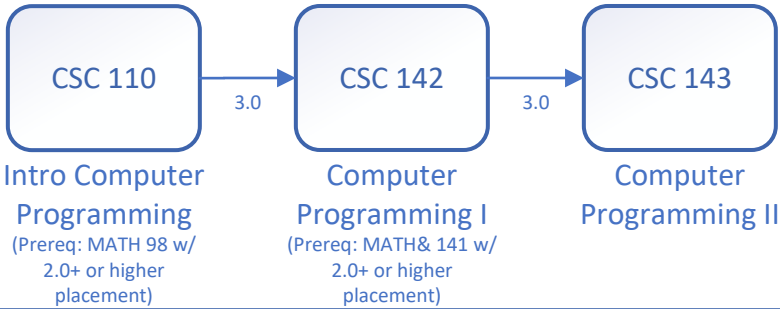

NORTH SEATTLE PHYSICS, ENGINEERING, & COMPUTER SCIENCE COLLEGE COURSE SEQUENCE GUIDE

NOTE:

It's strongly recommended to meet with an advisor to determine which sequence of classes is best for your program of study. Students can schedule an appointment with an advisor through Starfish.